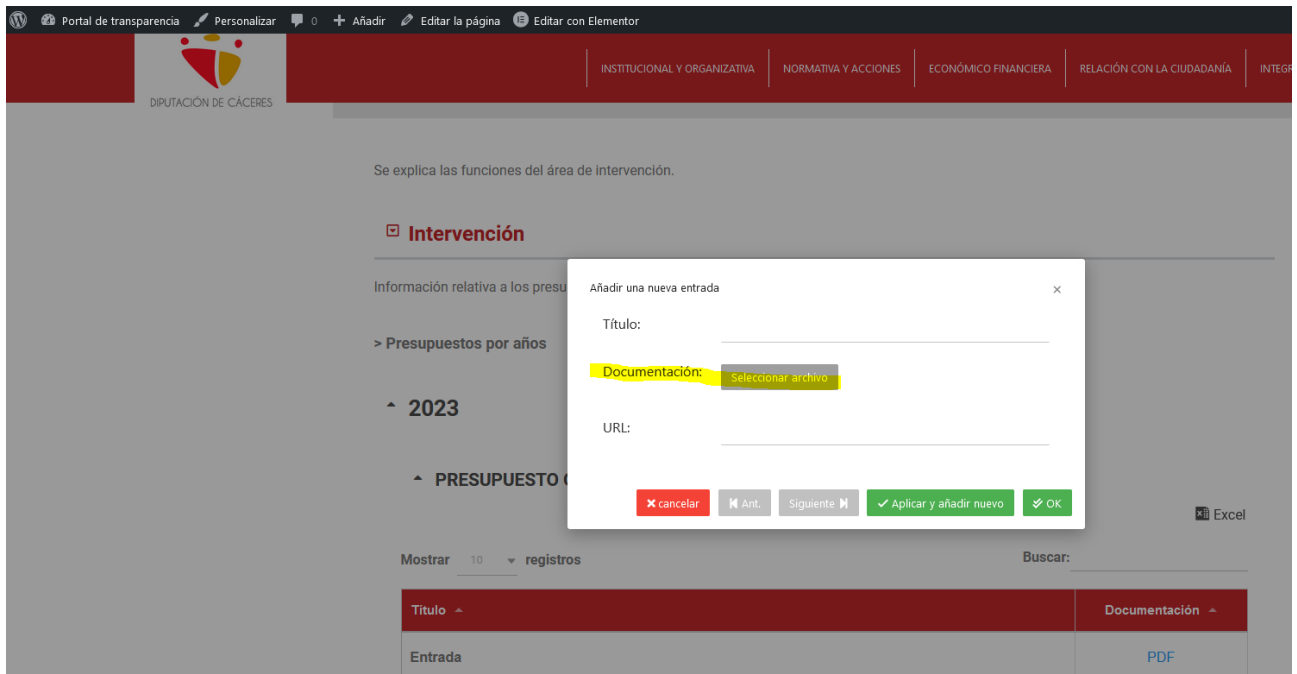

Image 00 shows the file upload button that takes you to the media library in image 01. This button is created by the wpatatables attachment option.
image00

image01

The buttons look bad and it does not allow you to select the folder where the files are.